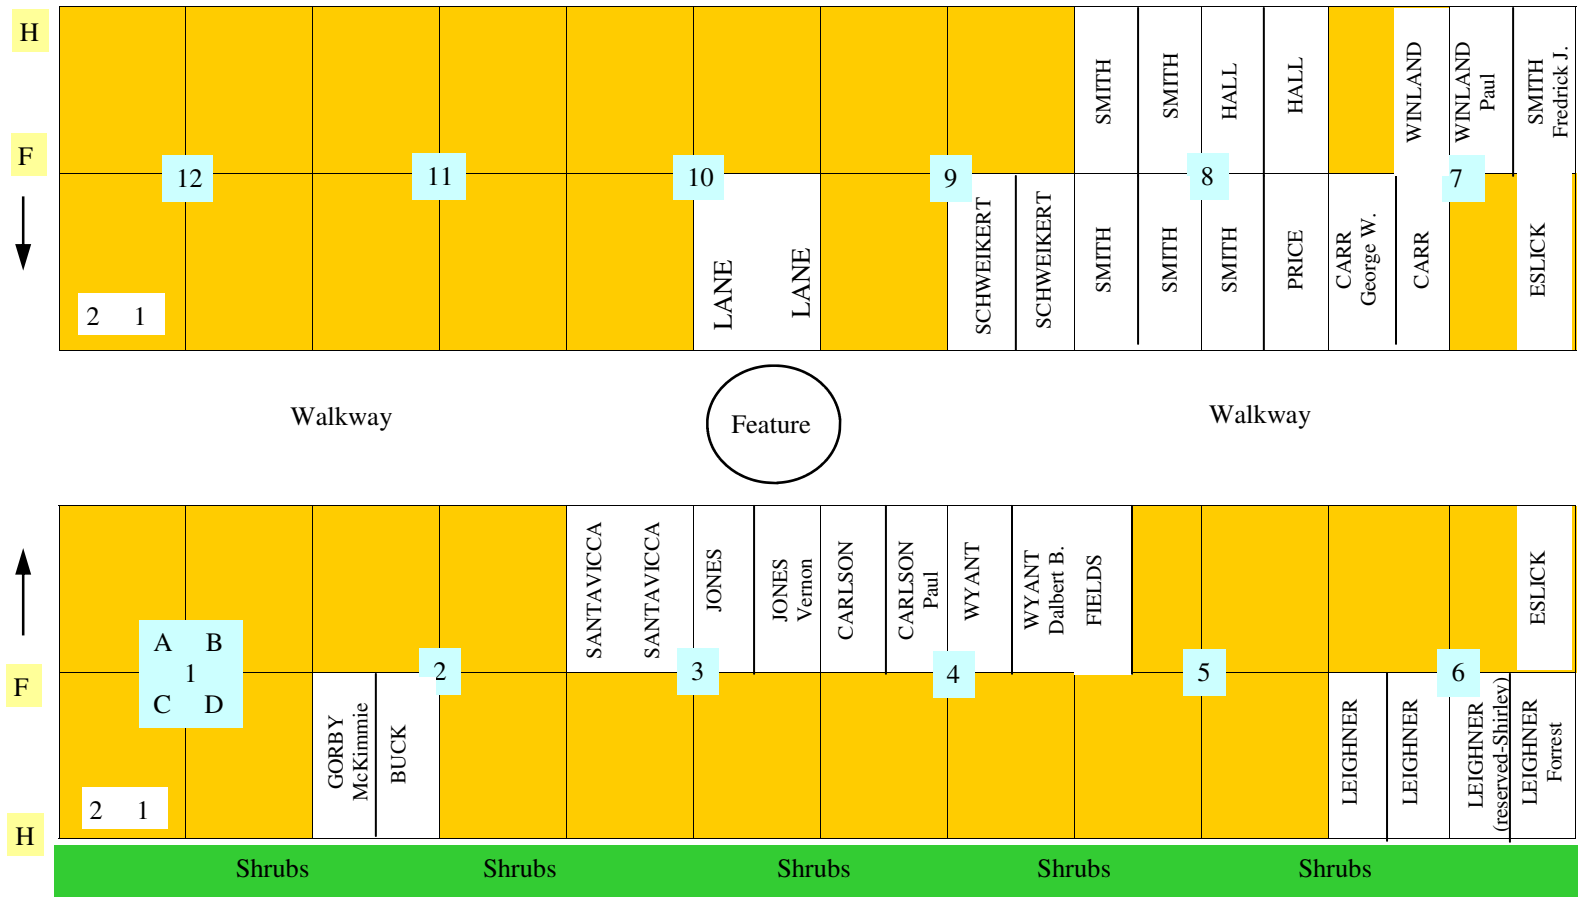

Lithopolis Cemetery

Garden of Eternity II — Veteran's Section

Updated 5/27/2011